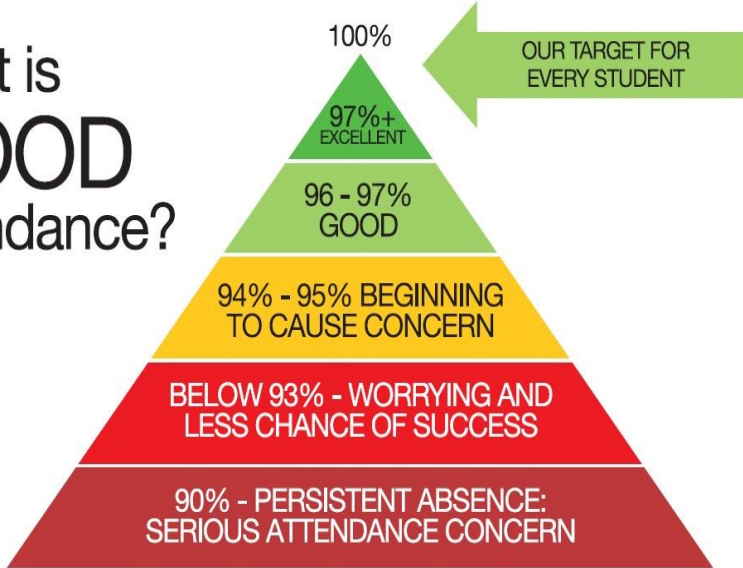

Winter is Here to Stay

Parents and guardians please ensure your children are dressed for the weather. Toques, mittens and winter jackets are a must as students have three outside recesses daily.

It's Basketball Season. Come out and support our teams!

Lost and Found Items

The school lost and found is located in the elementary pit. If your child is missing items could parents please come down and go through the lost and found and help us reduce the quantity of lost items.

Have you added Sunchild School onto your Facebook? If not look us up on Facebook! Important School related information can be sent to you through your Facebook account.

Walking Home? Students are required to take the bus home unless a note has been written to say other wise. Parent's wishing for their children to walk home need talk to the classroom teacher and provide a note to be put on file.

Peanut Free School

Sunchild School is a **peanut free** school. We ask parents to please refrain from sending any school lunches or snacks which contain peanuts, traces of peanuts or items which may contain peanut oil. The health of one of our students is dependent on our vigilance. Your support is greatly appreciated.

Proud to be Indigenous!

What is GOOD attendance?